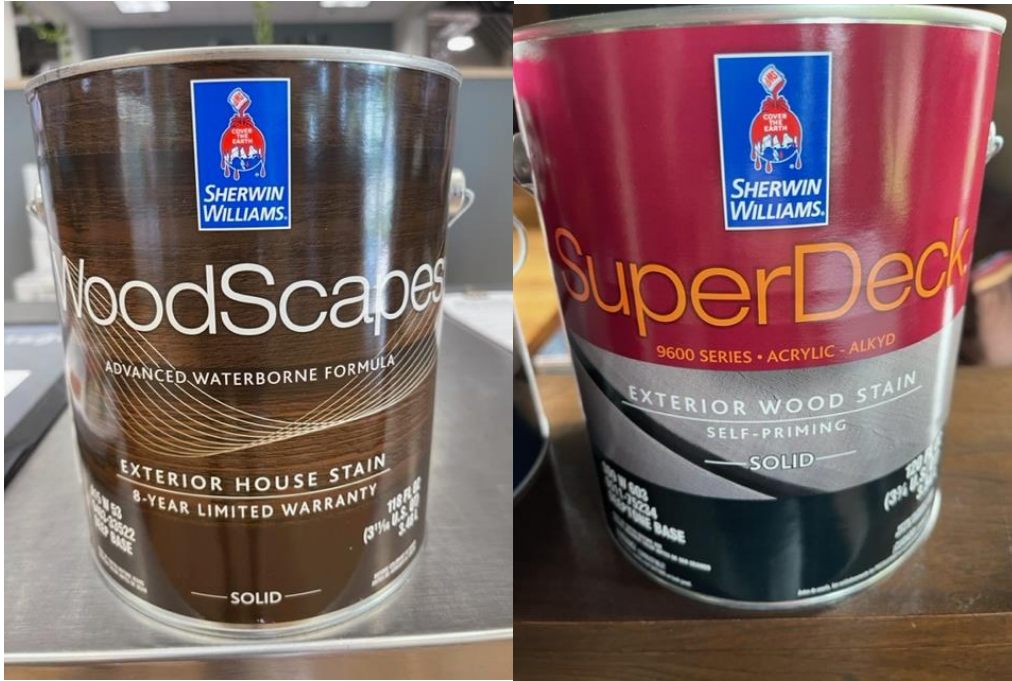

South Timnath/Southwest Timnath Metro District

Approved Fence Stains

Sherwin Williams Paint Store
4215 Corbett Drive
Fort Collins, CO 80525
(970) 226 - 0891

Base Stain Options:

For stain, Base Stain can be either product, or an equal product, but formula MUST remain the same.